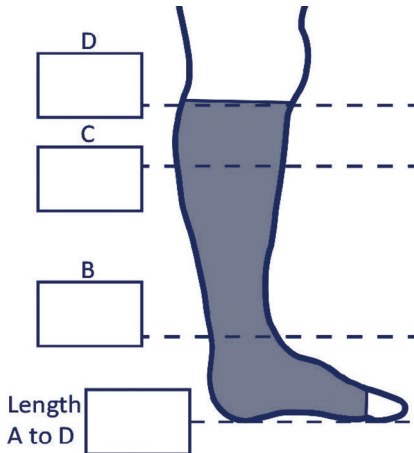

Date: _____

Classic Lower Leg AD Ready-to-Wear

ORDER SPECIFICATIONS

Quote Only Quote & Proceed

RUSH OPTION Additional 25% charge for 3 business day production period

SHIPPING Shipping rates may vary, depending on services requested and/or rates charged by carrier

FedEx® (2 day shipping) Check if shipping to a residence

Polartec® Power Dry® Colors

Black
 Royal Blue

JoViJacket -

Black Nylon & Spandex Powernet

(JoViJackets are recommended as they provide the additional compression needed for maximum fit & effectiveness.)

Classic Lower Leg AD

Ready-to-Wear

All measurements are in centimeters (cm).

| Classic Lower Leg AD Size Chart | | | |
|---------------------------------|---------------------------|---------------------------|--------------------------|
| | Least Ankle Circumference | Widest Calf Circumference | Least Knee Circumference |
| | "B" Landmark | "C" Landmark | "D" Landmark |
| Small | 20.5-22 | 35.5-38 | 32-34.5 |
| Medium | 22-23 | 38-40.5 | 34.5-37 |
| Large | 23-24 | 40.5-43 | 37-39.5 |
| XLarge | 24-25.5 | 43-45.5 | 39.5-42 |
| 2XLarge | 25.5-27 | 45.5-48 | 42-44.5 |