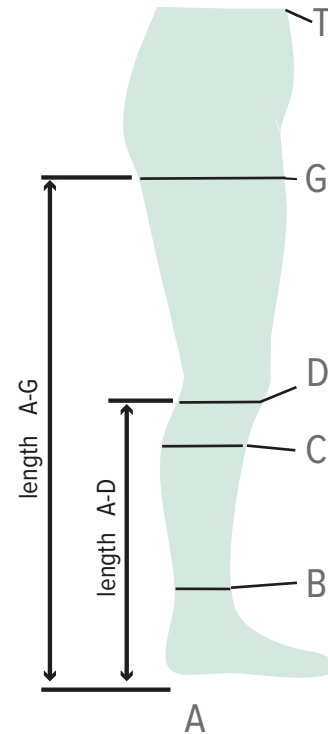

Size Charts For OTC Stockings

Size Chart for Juzo 15-20 mmHg, 5140 AD, AG, AT

	S	M	L	XL	XXL
G	40.5-56cm 16" - 22"	44.5-61 cm 17 1/2" - 24"	49.5-66 cm 19 1/2" - 26"	56-71 cm 22" -28"	66-81.25cm 26" - 32"
C	26.75-36.75cm 10 1/2"- 14 1/2"	29.25-39.25cm 11 1/2" - 15 1/2"	31.75-43 cm 12 1/2" - 17"	34.25-45.75cm 13 1/2" -18"	36.75-50.75cm 14 1/2" - 20"
B	17.75-20.25cm 7" - 8"	20.25-24 cm 8" - 9 1/2"	24-28 cm 9 1/2" - 11"	28-31.75 cm 11" -12 1/2"	31.75-34.25cm 12 1/2" - 13 1/2"

For calf length, standard length is 15" / 40 CM and above,

PCSZ-01-25b

Size Chart for Juzo 15-20 mmHg 5800 Cotton Socks

	I-XS	II-S	III-M	IV-L	V-L	VI-XXL
Mens shoe size			7 1/2 - 8 1/2	9-10	10 1/2 - 11 1/2	12 - 13 1/2
Womens shoe size	6 1/2 - 7 1/2	8-9	9 1/2 - 10 1/2	11-12		

PCSZ-01-32a

Size Chart for Juzo 5760 Silver Sole Socks

	S	M	L	XL
Mens shoe size		6-8.5	9-11.5	12-14
Womens shoe size	5-8.5	9-11	11.5-13	

PCSZ-01-26

Size Chart for Juzo AA 5760 Pink Silver Sole Socks

	S	M	L
Women's shoe size	5-8	8.5-10/5	11-13

PCSZ-01-36