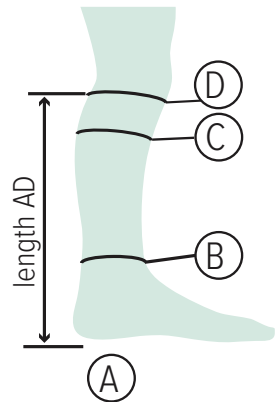

Size Chart For Juzo Compression Wrap Calf Segment - 6000BD

	S	M	L	XL	2XL	3XL
Max Calf	35-41 cm 13 3/4"-16 1/2"	40-46 cm 15 3/4"-18"	44-51 cm 17 1/4"-20"	48-55 cm 19"-21 3/4"	53-60 cm 20 3/4"-23 1/2"	60-70 cm 23 1/2"-27 1/2"
Calf	29-35 cm 11 1/2"-13 3/4"	34-40 cm 13 1/4"-15 3/4"	37-44 cm 14 1/2"-17 1/4"	41-48 cm 16 1/4"-19"	46-53 cm 18"-20 3/4"	50-60 cm 19 3/4"-23 1/2"
Ankle	18-21 cm 7"-8 1/4"	21-24 cm 8 1/4"-9 1/2"	24-27 cm 9 1/2"-10 3/4"	27-31 cm 10 3/4"-12 1/4"	31-35 cm 12 1/4"-13 3/4"	36-47 cm 14"-18 1/2"

AD Regular < 40cm / 15 3/4" • **AD Long** > 40cm / 15 3/4" PCSZ-01-51a