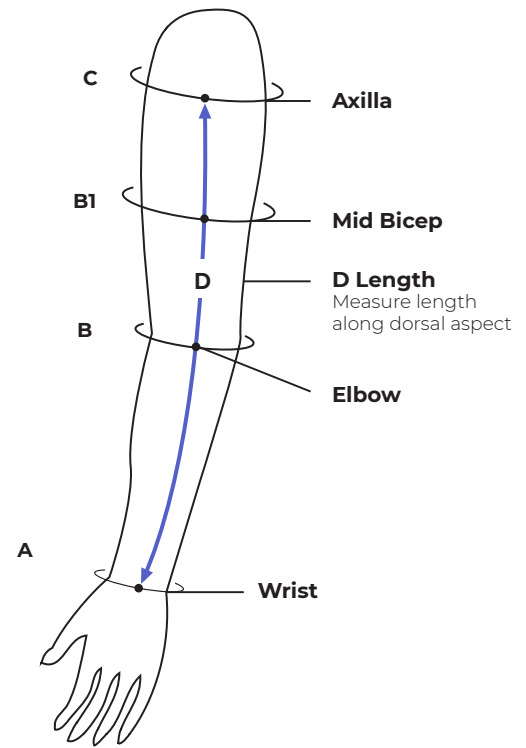

Product includes one Chipsleeve Standard Arm, one pair of Cotton Liners, and one black Oversleeve.

<input type="checkbox"/> Right Arm	Size: _____	Item #: _____
Color: Black	Length: _____	Quantity: _____
<input type="checkbox"/> Left Arm	Size: _____	Item #: _____
Color: Black	Length: _____	Quantity: _____

Oversleeve Arm Size Chart

Color	Small	Medium	Large	X Large	XX Large
Black	1801-ARR	1802-ARR	1803-ARR	1804-ARR	1805-ARR
Navy	1821-ARR	1822-ARR	1823-ARR	1824-ARR	1825-ARR
Pink	1841-ARR	1842-ARR	1843-ARR	1844-ARR	1845-ARR
Leopard	1851-ARR	1852-ARR	1853-ARR	1854-ARR	1855-ARR
Tie-Dye	1861-ARR	1862-ARR	1863-ARR	1864-ARR	1865-ARR
Blue Horizon	1871-ARR	1872-ARR	1873-ARR	1874-ARR	1875-ARR

Note: Available in custom sizes

Circumference

	Left	Right
C	_____	_____
B1	_____	_____
B	_____	_____
A	_____	_____

D Length

Short: 38–42.9cm
Regular: 43–47.9cm
Long: 48–53cm

Measure length along dorsal aspect

D _____

Chipsleeve Standard Arm Size Chart (A–C)

(Available in Black Only)

	Small	Medium	Large	X Large	XX Large
C	23–32cm	28–37cm	33–43cm	39–49cm	44–54cm
B1	22–30cm	26–34cm	30–39cm	35–44cm	39–49cm
B	20–27cm	24–31cm	28–35cm	32–39cm	36–43cm
A	14–17cm	15–18cm	16–19cm	18–20cm	19–22cm